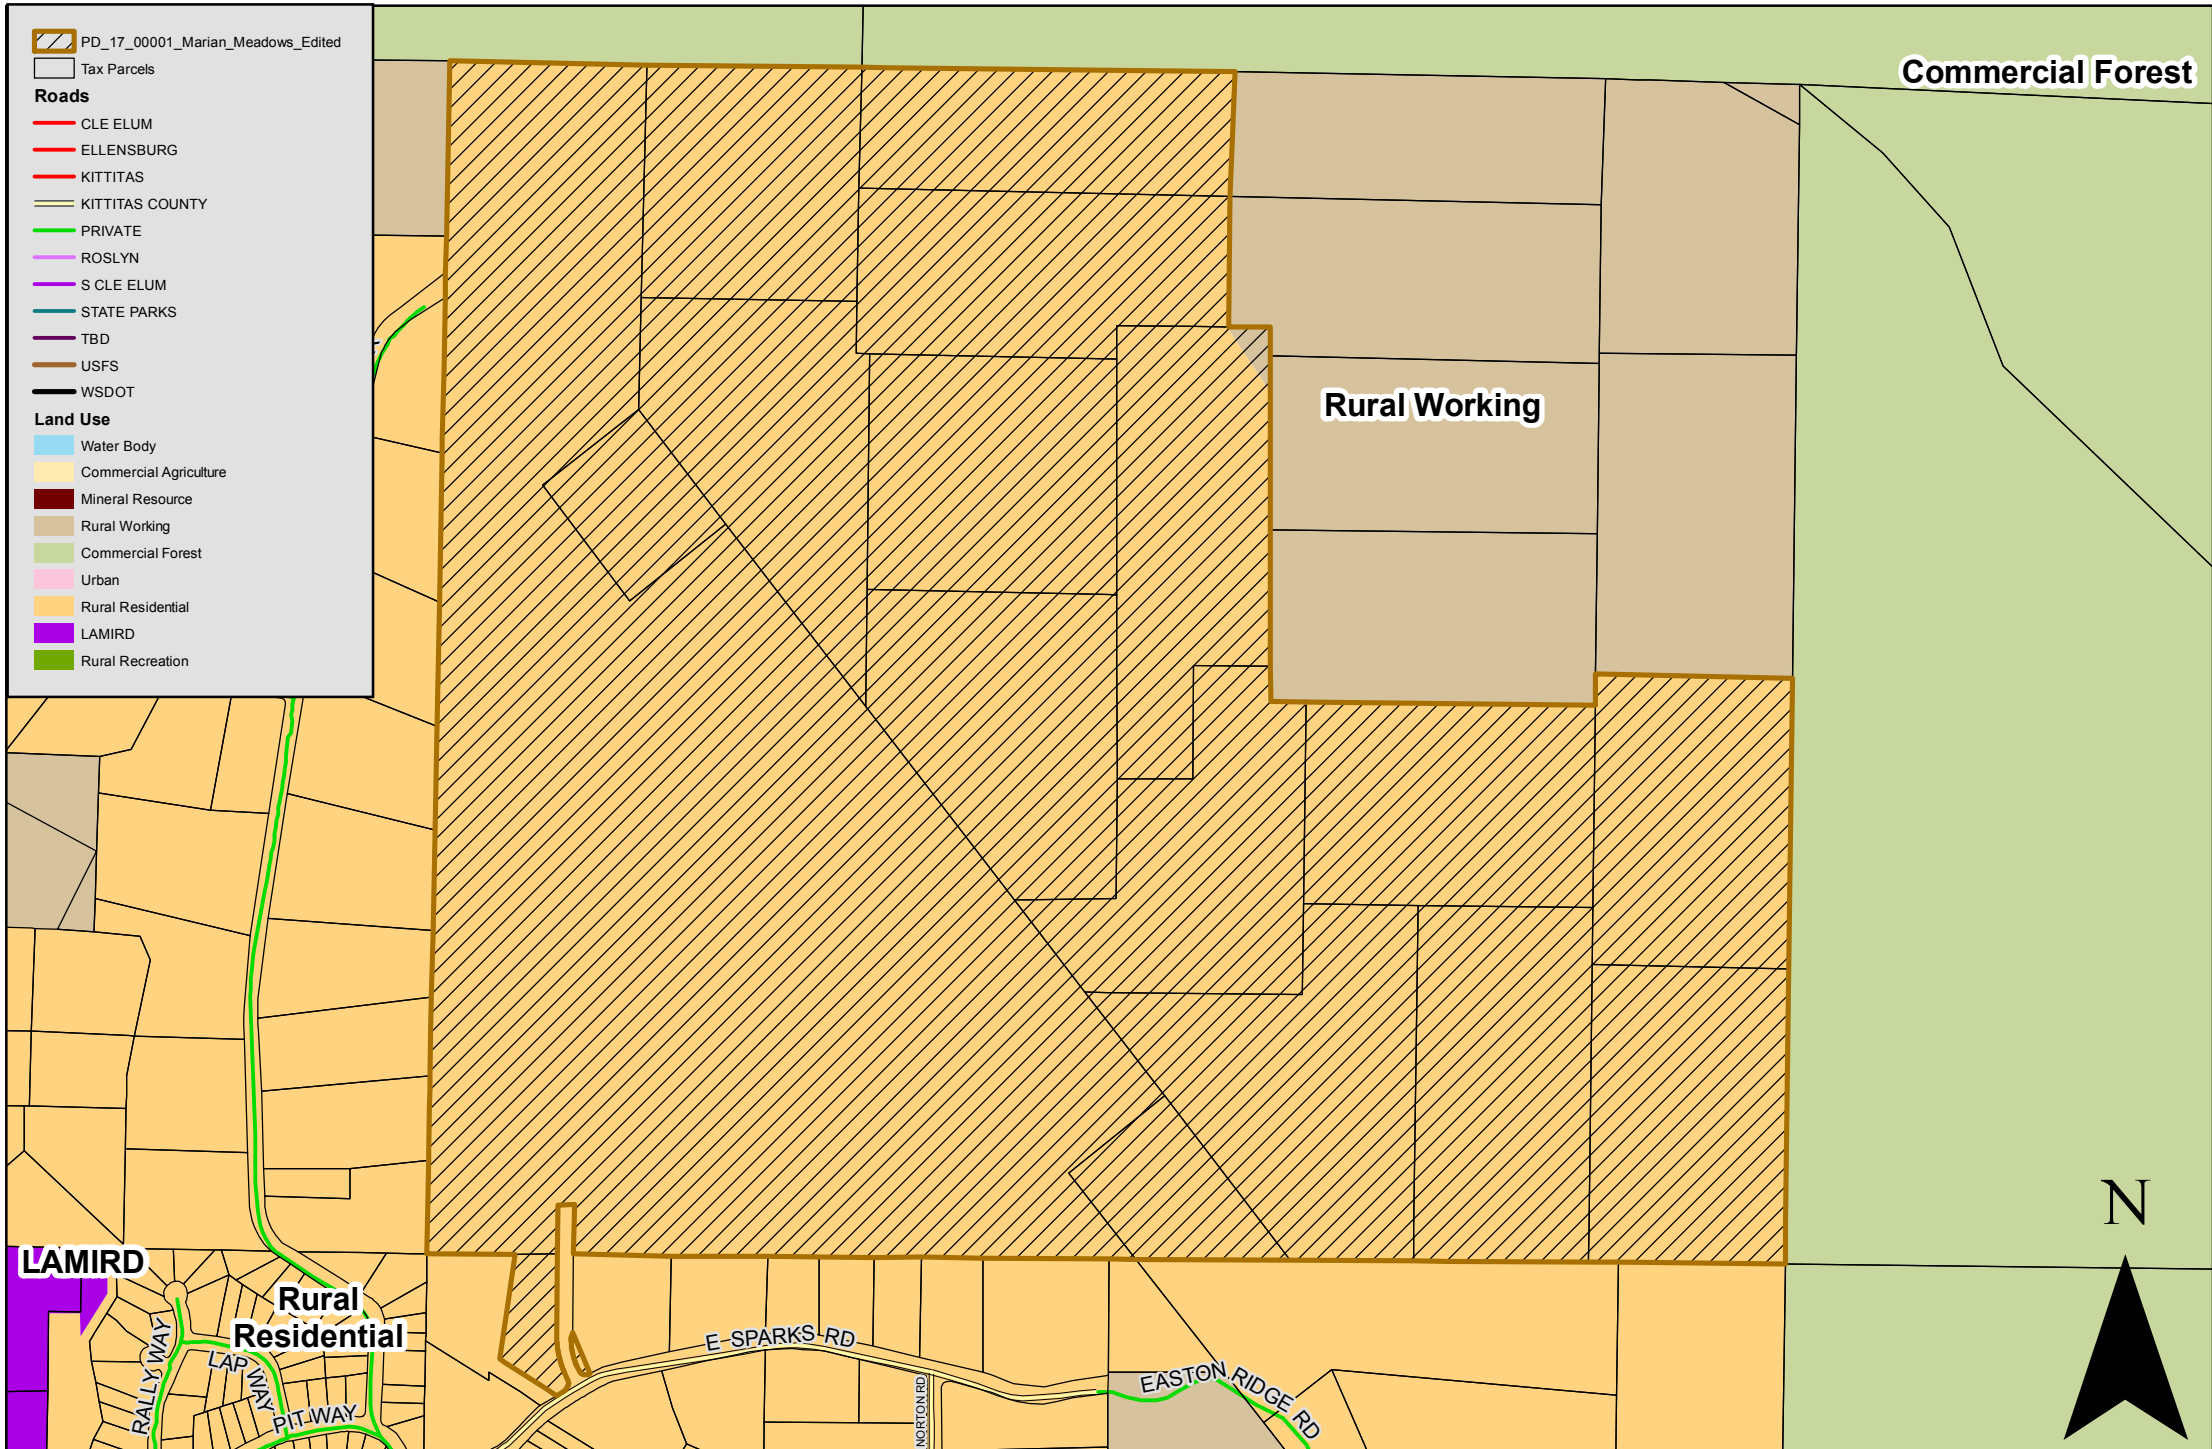

# DV-19-00001 Marian Meadows

1:9,000

Comprehensive Plan Land Use